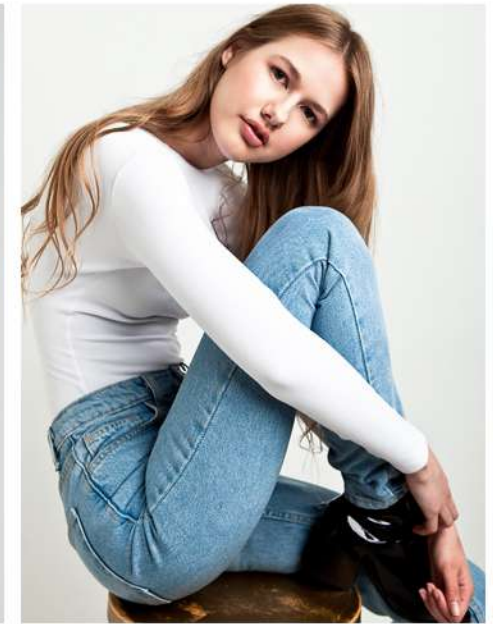

Callidus
agency

Aurora Garber

Height: 5'9 Bust: 30 Waist: 24 Hips: 35
Shoe: 7.5 Hair: Light Brown Eyes: Hazel

Callidus
agency

Aurora Garber

Height: 5'9 Bust: 30 Waist: 24 Hips: 35
Shoe: 7.5 Hair: Light Brown Eyes: Hazel

Callidus
agency

Aurora Garber

Height: 5'9 Bust: 30 Waist: 24 Hips: 35
Shoe: 7.5 Hair: Light Brown Eyes: Hazel