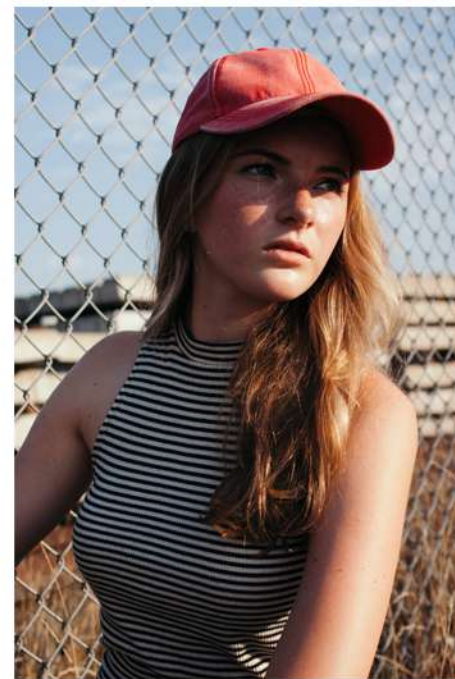

Callidus
agency

Hannah Stain

Height: 5'8 Bust: 32.5 Cup: A Waist: 25 Hips: 36
Dress: 2 Shoe: 10 Hair: Blonde Eyes: Blue-Gray

Callidus
agency

Hannah Stain

Height: 5'8 Bust: 32.5 Cup: A Waist: 25 Hips: 36
Dress: 2 Shoe: 10 Hair: Blonde Eyes: Blue-Gray