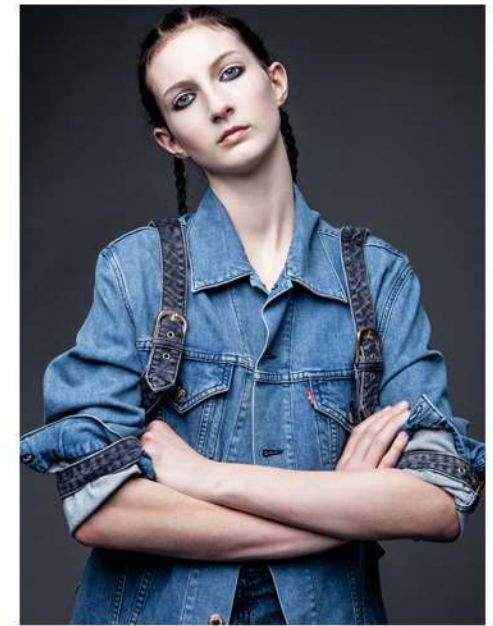

**C**allidus  
agency

Kasey Orbison

Height: 5'11 Bust: 32 Cup: A Waist: 26 Hips: 35.5  
Dress: 2 Shoe: 11 Hair: Black Eyes: Blue

**C**allidus  
agency

Kasey Orbison

Height: 5'11 Bust: 32 Cup: A Waist: 26 Hips: 35.5  
Dress: 2 Shoe: 11 Hair: Black Eyes: Blue