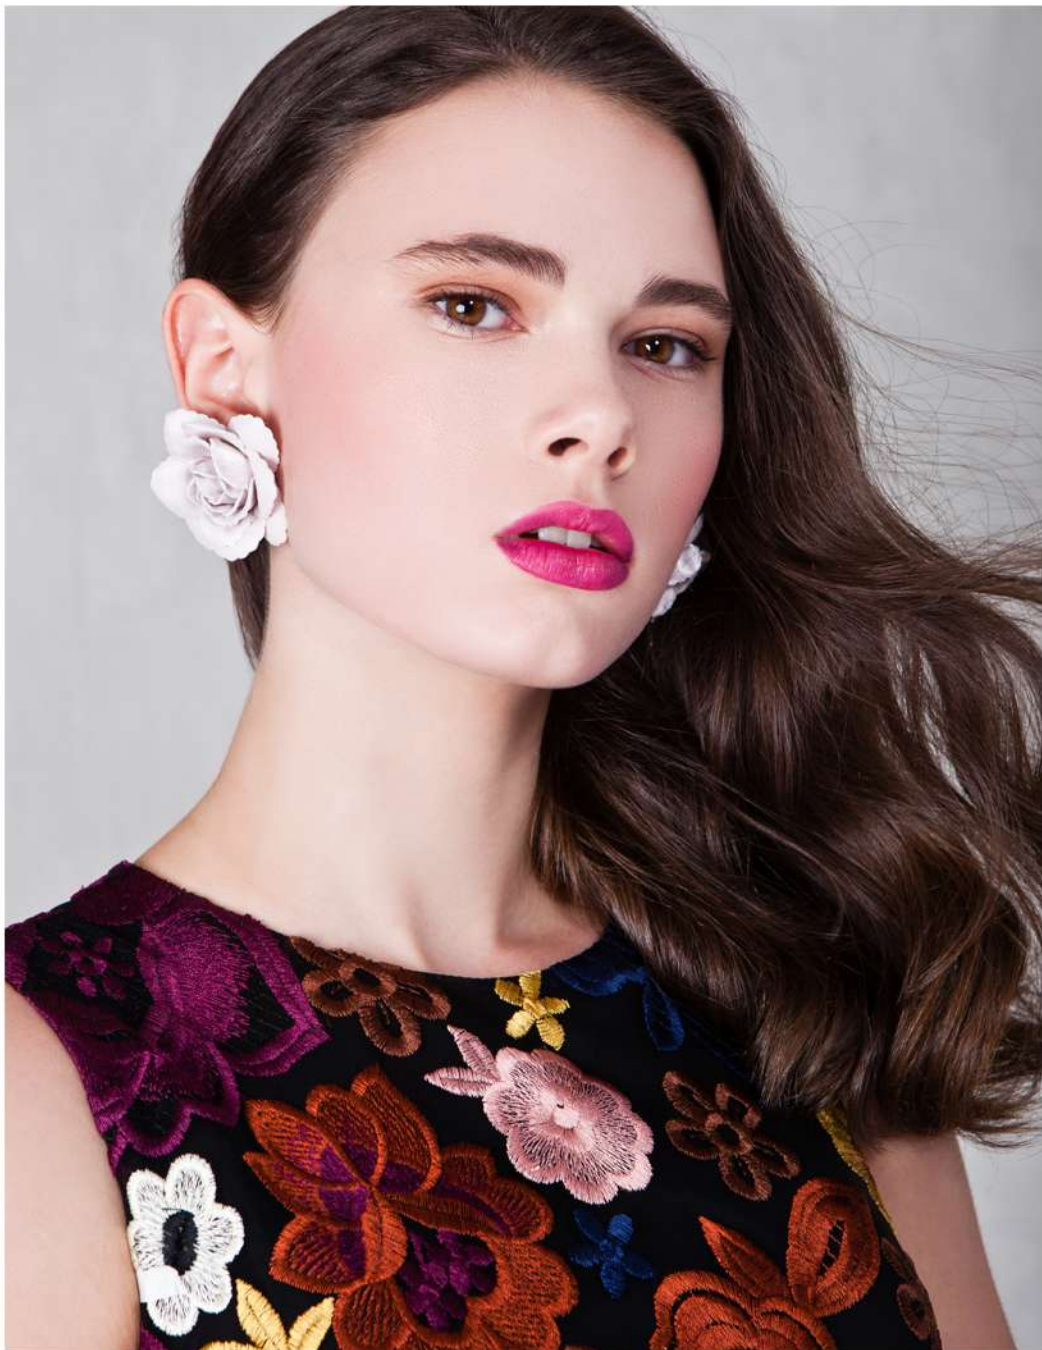

**C**allidus  
agency

Kayla Whitmire

Height: 5'11.5 Bust: 32.5 Cup: A Waist: 24 Hips: 35  
Dress: 0 Shoe: 8 Hair: Brown Eyes: Brown

**C**allidus  
agency

Kayla Whitmire

Height: 5'11.5 Bust: 32.5 Cup: A Waist: 24 Hips: 35  
Dress: 0 Shoe: 8 Hair: Brown Eyes: Brown