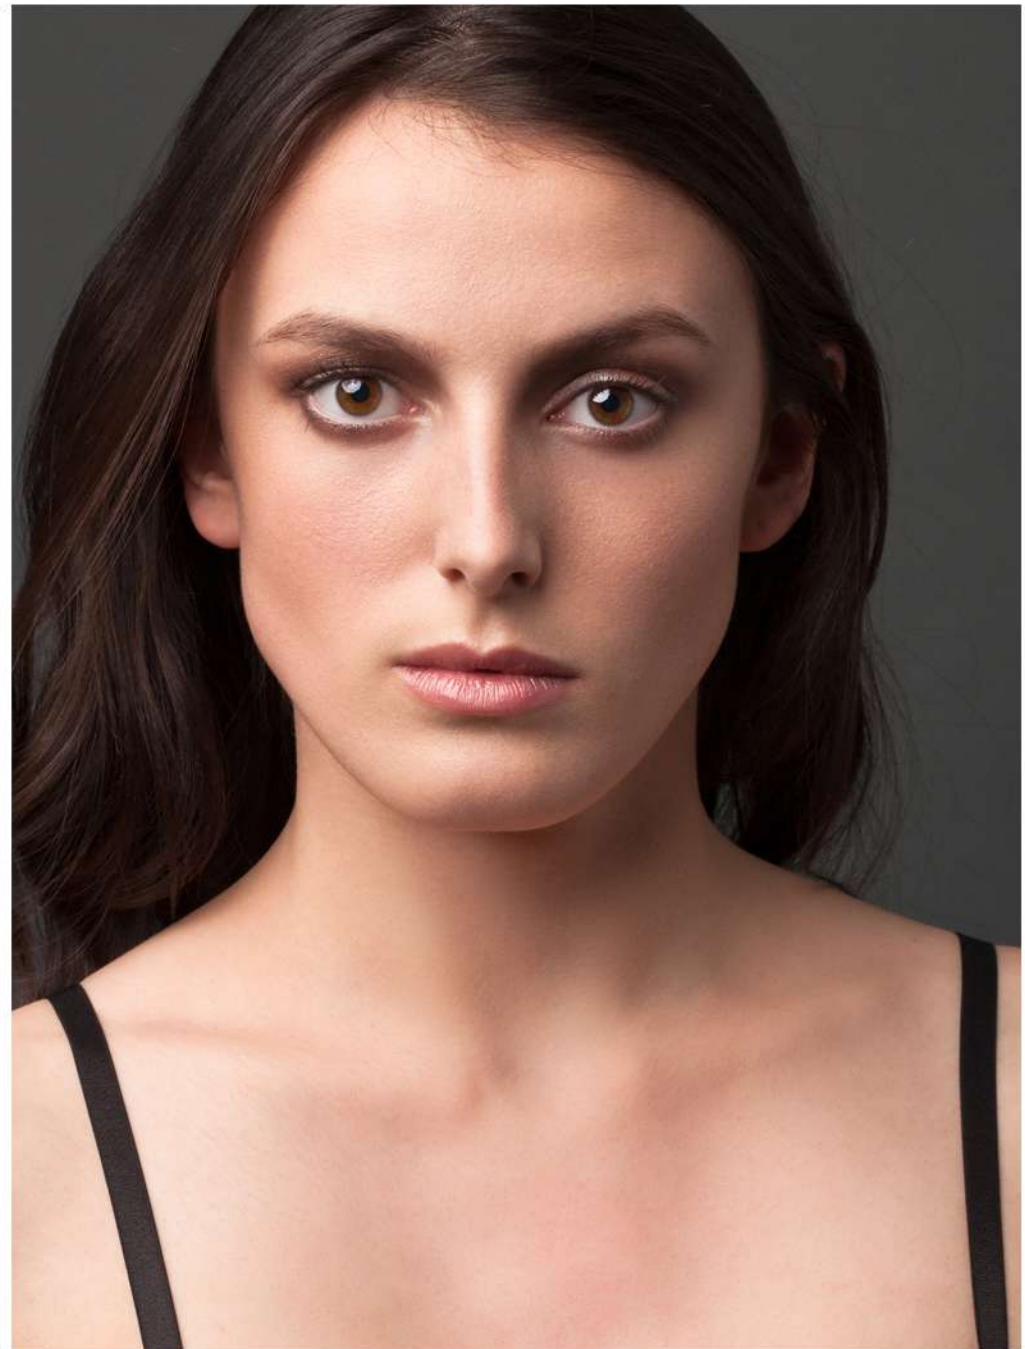

Callidus
agency

Kelly McGrady

Height: 5'8 Bust: 33 Cup: B Waist: 24 Hips: 35
Dress: Shoe: 9 Hair: Brown Eyes: Hazel

Callidus
agency

Kelly McGrady

Height: 5'8 Bust: 33 Cup: B Waist: 24 Hips: 35
Dress: Shoe: 9 Hair: Brown Eyes: Hazel