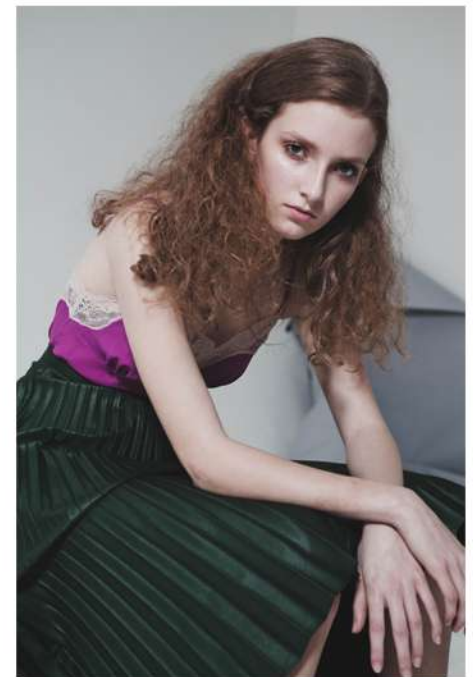

Callidus
agency

Laura Nichols

Height: 5'7.5 Bust: 31.5 Cup: B Waist: 23 Hips: 35
Dress: 0 Shoe: 8 Hair: Red Eyes: Green

Callidus
agency

Laura Nichols

Height: 5'7.5 Bust: 31.5 Cup: B Waist: 23 Hips: 35
Dress: 0 Shoe: 8 Hair: Red Eyes: Green

Callidus
agency

Laura Nichols

Height: 5'7.5 Bust: 31.5 Cup: B Waist: 23 Hips: 35
Dress: 0 Shoe: 8 Hair: Red Eyes: Green