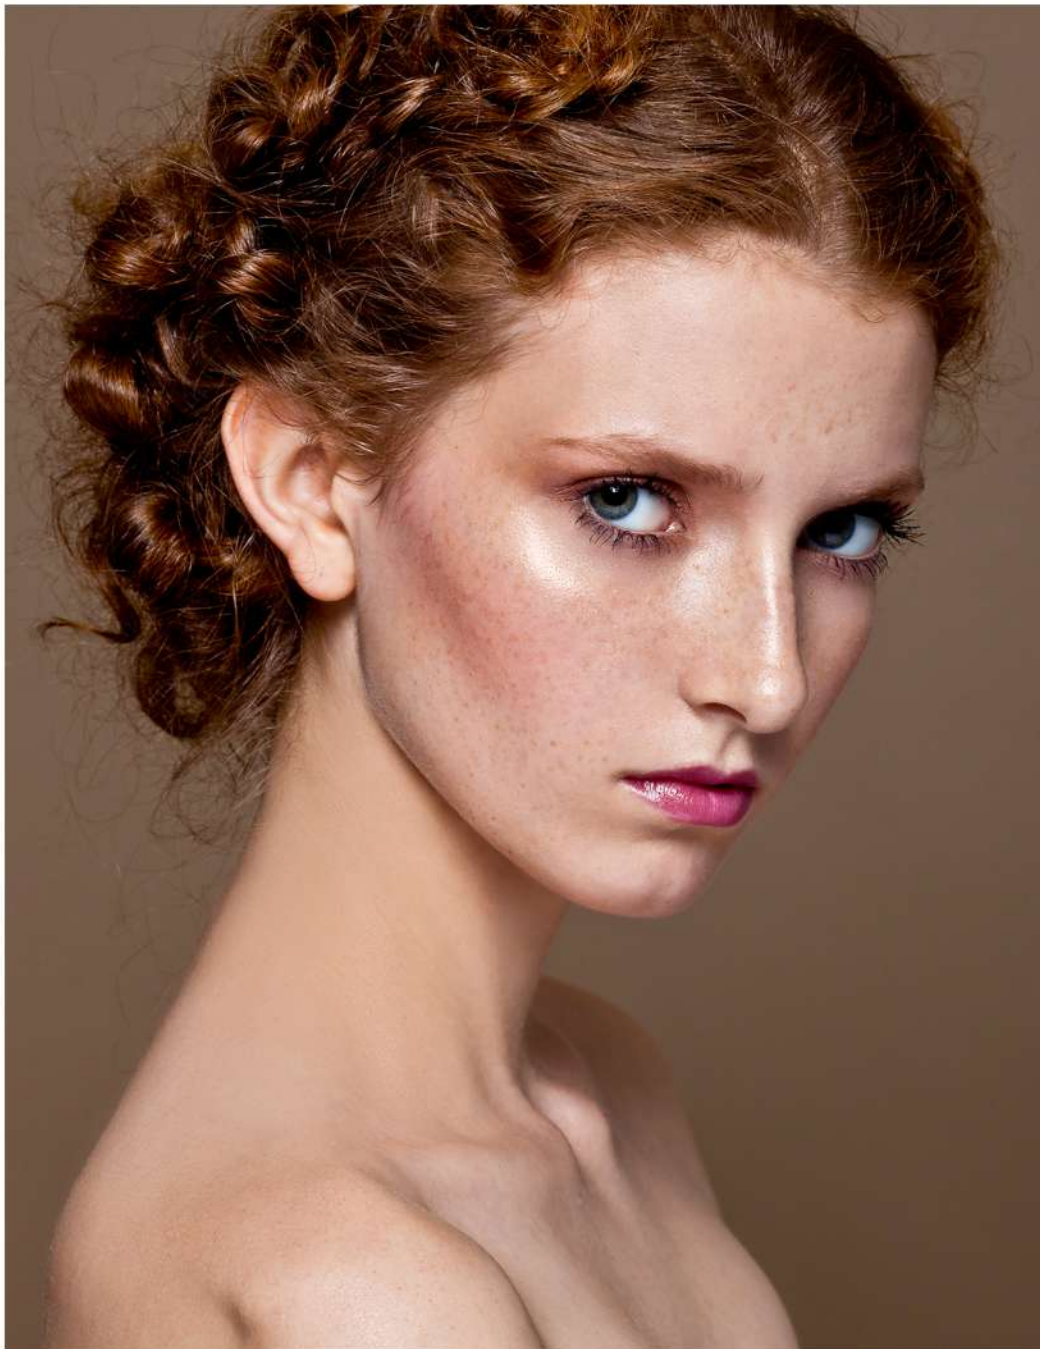

Callidus
agency

Laura Nichols

Height: 5'7.5 Bust: 31.5 Cup: B Waist: 23 Hips: 35
Dress: 0 Shoe: 8 Hair: Red Eyes: Green

Callidus
agency

Laura Nichols

Height: 5'7.5 Bust: 31.5 Cup: B Waist: 23 Hips: 35
Dress: 0 Shoe: 8 Hair: Red Eyes: Green