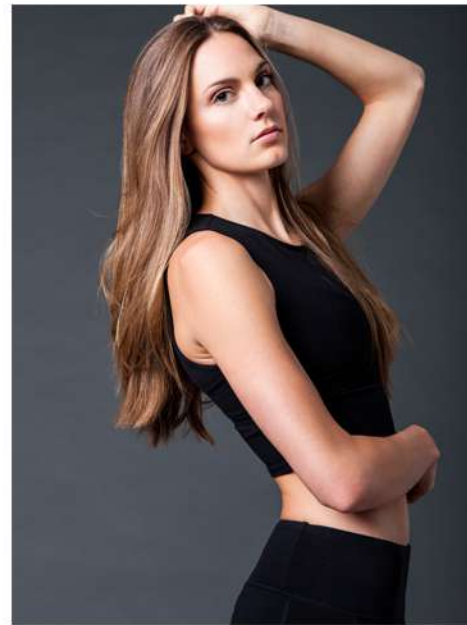

Callidus
agency

Lexi Dewey

Height: 5'8.5 Bust: 32 Cup: A Waist: 24 Hips: 35
Dress: 2 Shoe: 8 Hair: Brown Eyes: Brown

Callidus
agency

Lexi Dewey

Height: 5'8.5 Bust: 32 Cup: A Waist: 24 Hips: 35
Dress: 2 Shoe: 8 Hair: Brown Eyes: Brown