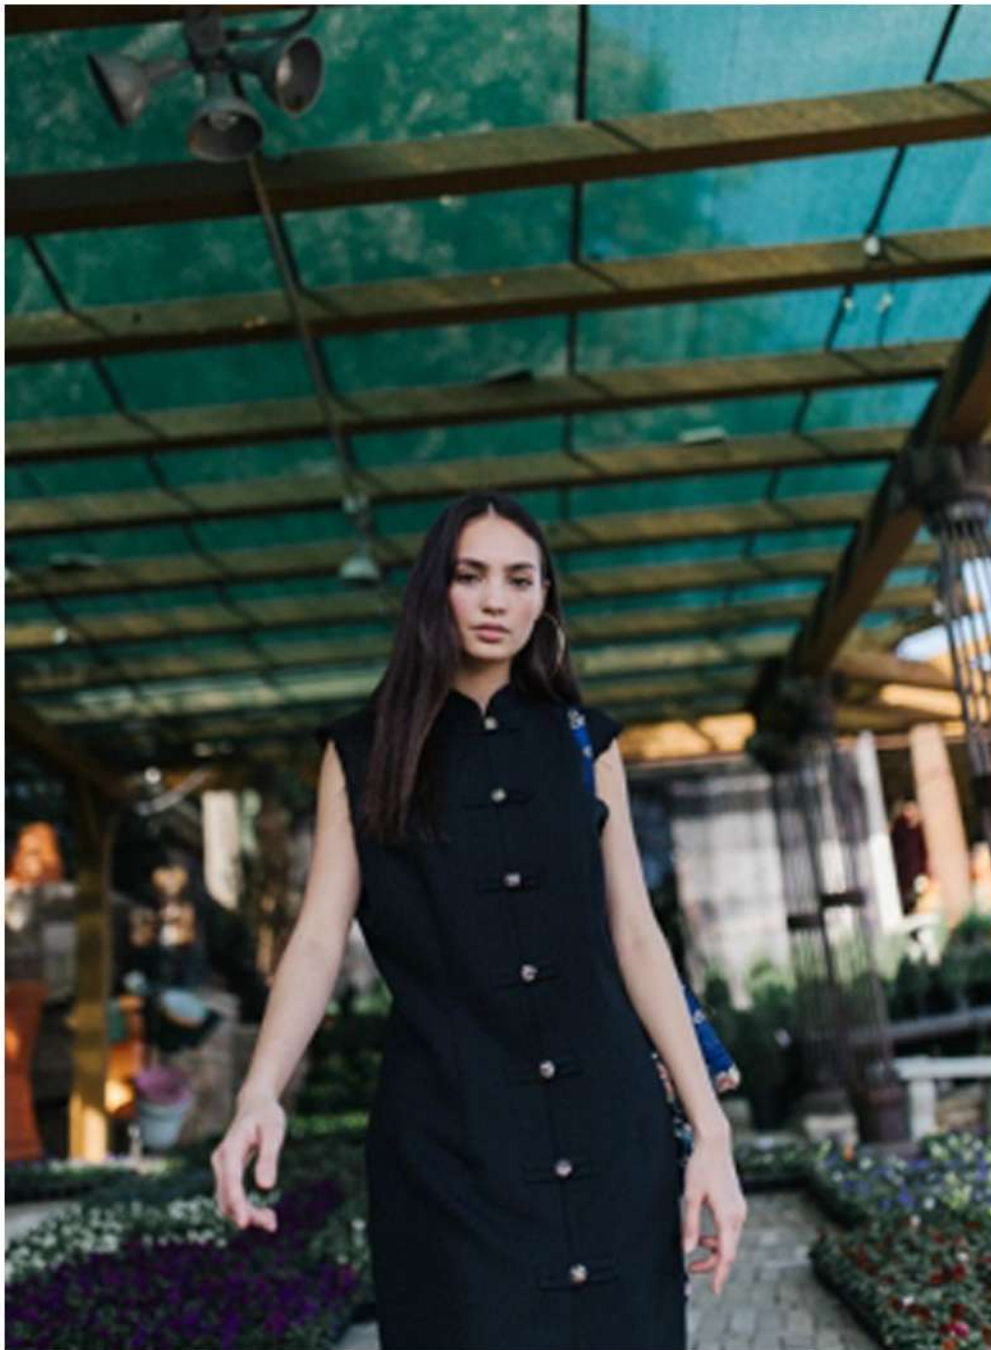

Callidus
agency

R'Bonney Gabriel

Height: 5'7 Bust: 30 Cup: B Waist: 24 Hips: 35
Dress: 2 Shoe: 7.5 Hair: Brown Eyes: Brown

Callidus
agency

R'Bonney Gabriel

Height: 5'7 Bust: 30 Cup: B Waist: 24 Hips: 35
Dress: 2 Shoe: 7.5 Hair: Brown Eyes: Brown