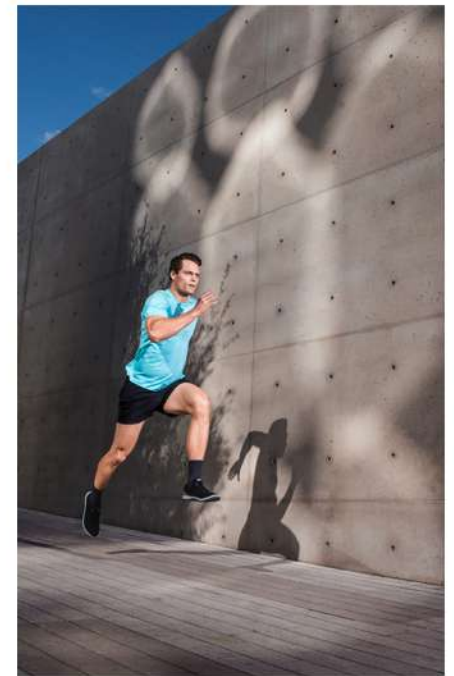

C callidus
agency

Andrew Key

Height: 6'2" Waist: 32" Shoe: 12" Hair: Light Brown Eyes: Blue
Suit/Coat: 42" Shirt: 15.5" Sleeve: 35" Inseam: 34"

Callidus
agency

Andrew Key

Height: 6'2" Waist: 32 Shoe: 12 Hair: Light Brown Eyes: Blue Suit/Coat: 42"
Shirt: 15.5" Sleeve: 35" Inseam: 34"

Callidus
agency

Andrew Key

Height: 6'2" Waist: 32" Shoe: 12" Hair: Light Brown Eyes: Blue Suit/Coat: 42"
Shirt: 15.5" Sleeve: 35" Inseam: 34"

Callidus
agency

Andrew Key

Height: 6'2" Waist: 32" Shoe: 12" Hair: Light Brown Eyes: Blue Suit/Coat: 42"
Shirt: 15.5" Sleeve: 35" Inseam: 34"