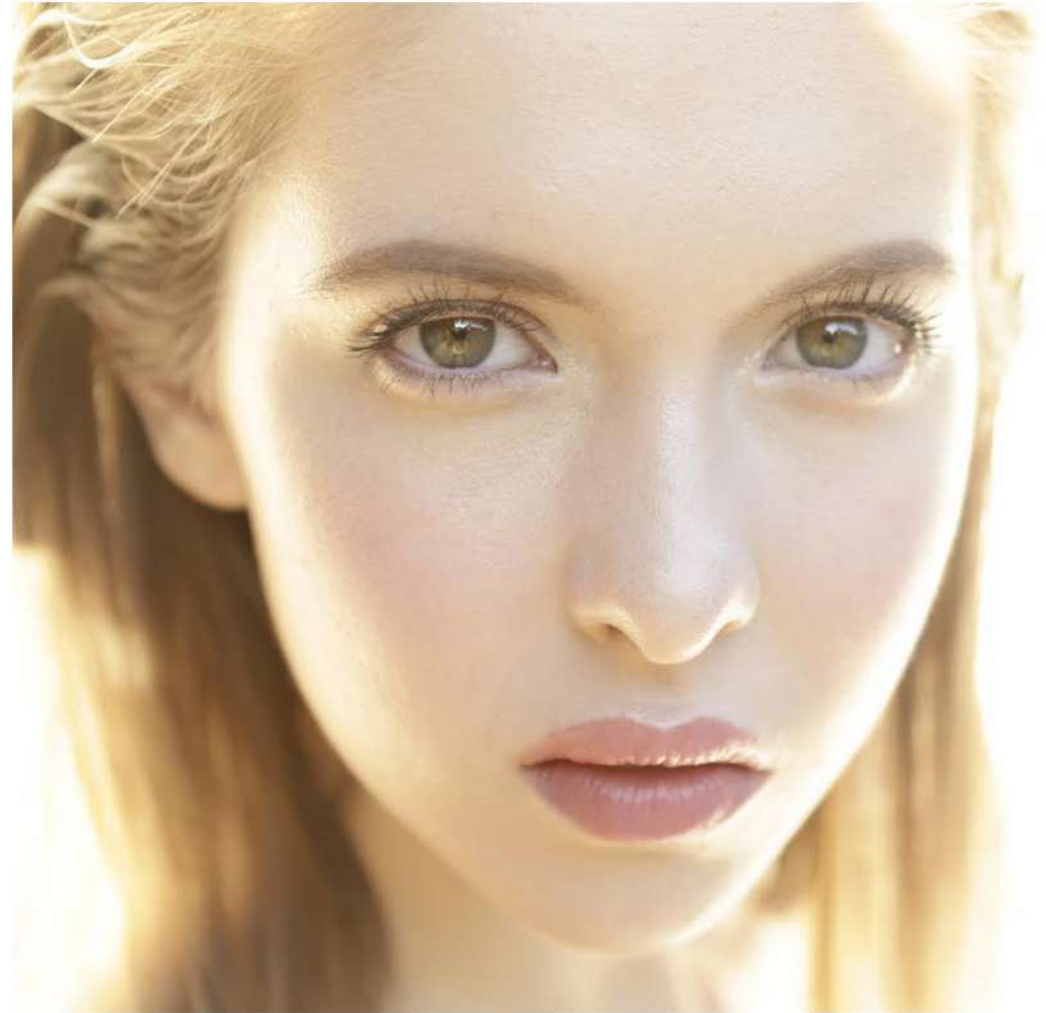

**C**allidus  
agency

Brooke Bossier

Height: 5'9 Bust: 32 Cup: A Waist: 24.5 Hips: 34.5  
Dress: 0 Shoe: 8.5 Hair: Blonde Eyes: Hazel

**C**allidus  
agency

Brooke Bossier

Height: 5'9 Bust: 32 Cup: A Waist: 24.5 Hips: 34.5  
Dress: 0 Shoe: 8.5 Hair: Blonde Eyes: Hazel

**C**allidus  
agency

Brooke Bossier

Height: 5'9 Bust: 32 Cup: A Waist: 24.5 Hips: 34.5  
Dress: 0 Shoe: 8.5 Hair: Blonde Eyes: Hazel