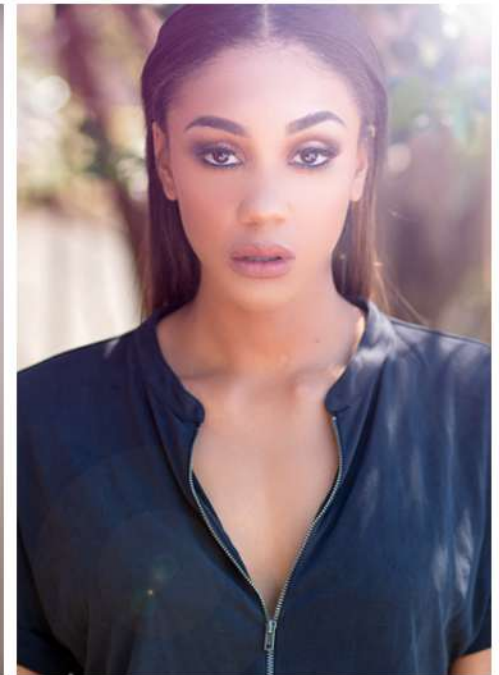

Callidus
agency

Katarina Zito

Height: 5'9 Bust: 32 Cup: C Waist: 25 Hips: 36
Dress: 2 Shoe: 9 Hair: Brown Eyes: Brown

Callidus
agency

Katarina Zito

Height: 5'9 Bust: 32 Cup: C Waist: 25 Hips: 36
Dress: 2 Shoe: 9 Hair: Brown Eyes: Brown

Callidus
agency

Katarina Zito

Height: 5'9 Bust: 32 Cup: C Waist: 25 Hips: 36
Dress: 2 Shoe: 9 Hair: Brown Eyes: Brown