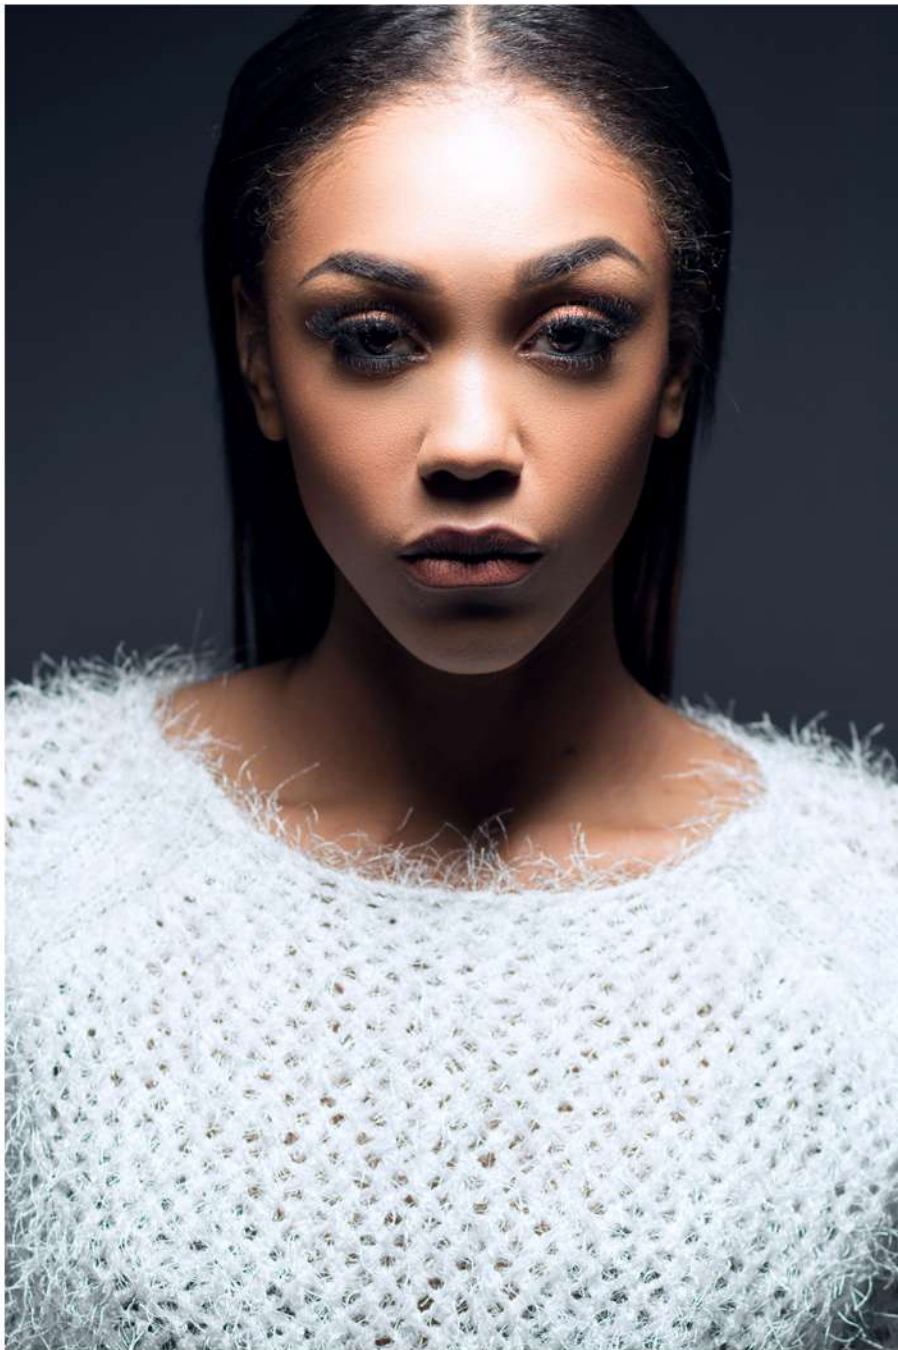

Callidus
agency

Katarina Zito

Height: 5'9 Bust: 32 Cup: C Waist: 25 Hips: 36
Dress: 2 Shoe: 9 Hair: Brown Eyes: Brown

Callidus
agency

Katarina Zito

Height: 5'9 Bust: 32 Cup: C Waist: 25 Hips: 36
Dress: 2 Shoe: 9 Hair: Brown Eyes: Brown

Callidus
agency

Katarina Zito

Height: 5'9 Bust: 32 Cup: C Waist: 25 Hips: 36
Dress: 2 Shoe: 9 Hair: Brown Eyes: Brown