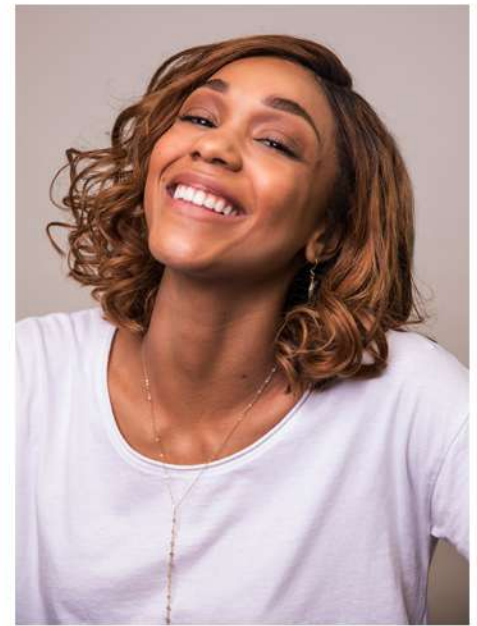

Callidus
agency

Katarina Zito

Height: 5'9 Bust: 32 Cup: C Waist: 25 Hips: 36
Dress: 2 Shoe: 9 Hair: Brown Eyes: Brown

Callidus
agency

Katarina Zito

Height: 5'9 Bust: 32 Cup: C Waist: 25 Hips: 36
Dress: 2 Shoe: 9 Hair: Brown Eyes: Brown

Callidus
agency

Katarina Zito

Height: 5'9 Bust: 32 Cup: C Waist: 25 Hips: 36
Dress: 2 Shoe: 9 Hair: Brown Eyes: Brown