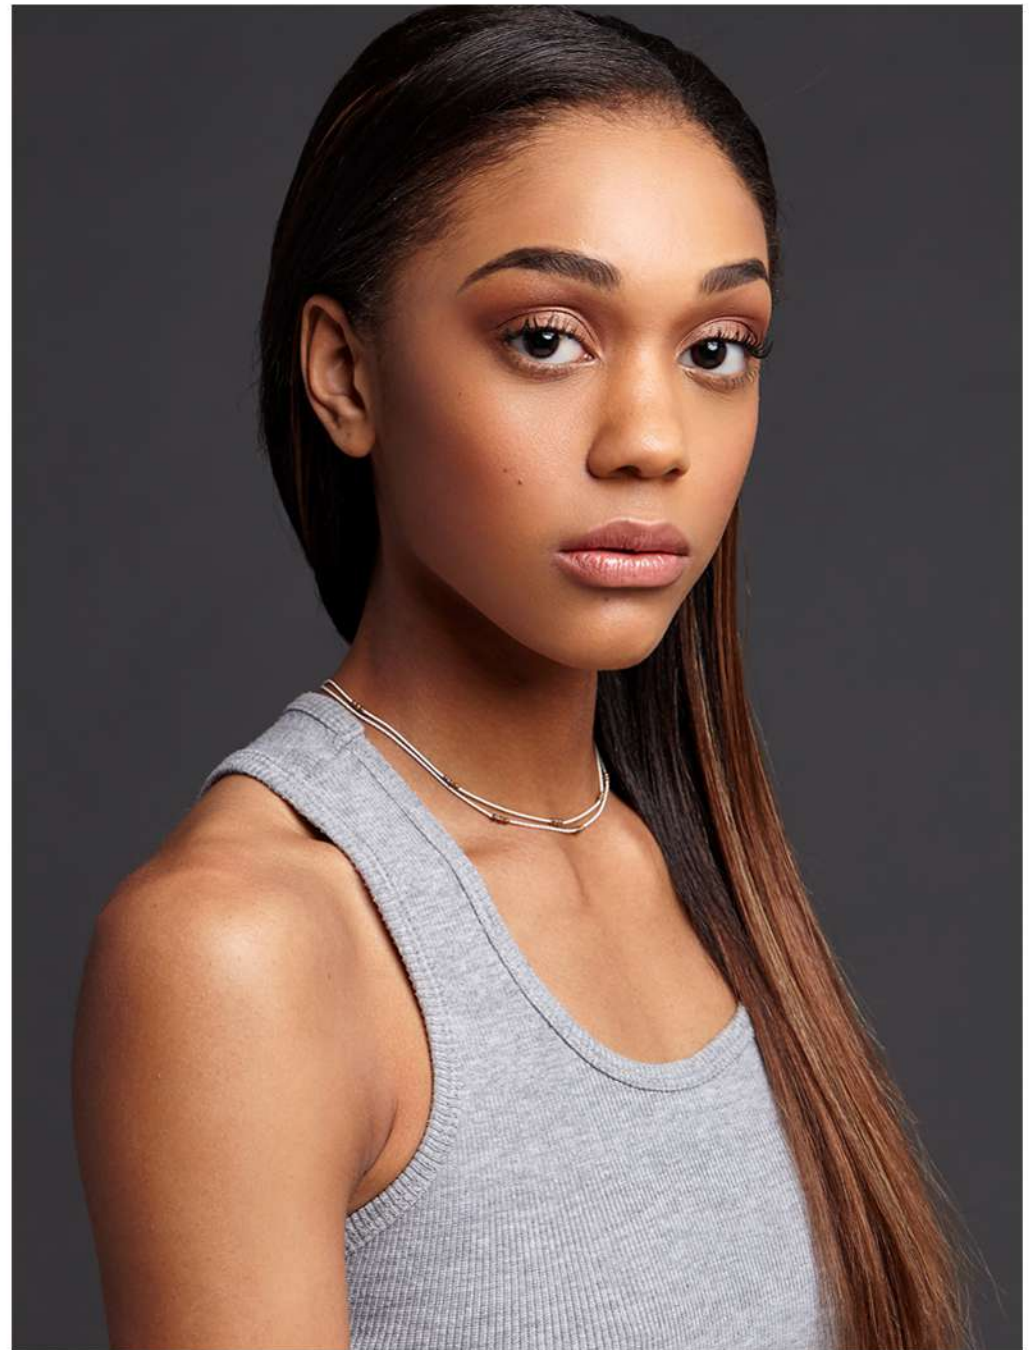

Callidus
agency

Katarina Zito

Height: 5'9 Bust: 32 Cup: C Waist: 25 Hips: 36
Dress: 2 Shoe: 9 Hair: Brown Eyes: Brown

Callidus
agency

Katarina Zito

Height: 5'9 Bust: 32 Cup: C Waist: 25 Hips: 36
Dress: 2 Shoe: 9 Hair: Brown Eyes: Brown

Callidus
agency

Katarina Zito

Height: 5'9 Bust: 32 Cup: C Waist: 25 Hips: 36
Dress: 2 Shoe: 9 Hair: Brown Eyes: Brown