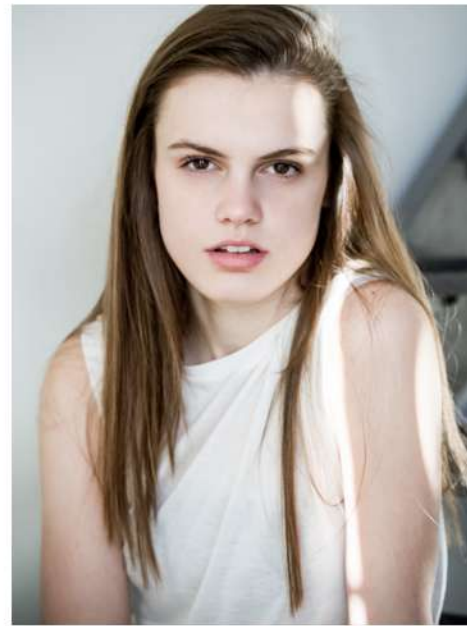

C callidus
agency

Katryn Wells

Height: 5'8 Bust: 33 Waist: 24 Hips: 37
Dress: 2 Shoe: 8 Hair: Brown Eyes: Brown

Callidus
agency

Katryn Wells

Height: 5'8 Bust: 33 Waist: 24 Hips: 37
Dress: 2 Shoe: 8 Hair: Brown Eyes: Brown

Callidus
agency

Katryn Wells

Height: 5'8 Bust: 33 Waist: 24 Hips: 37
Dress: 2 Shoe: 8 Hair: Brown Eyes: Brown