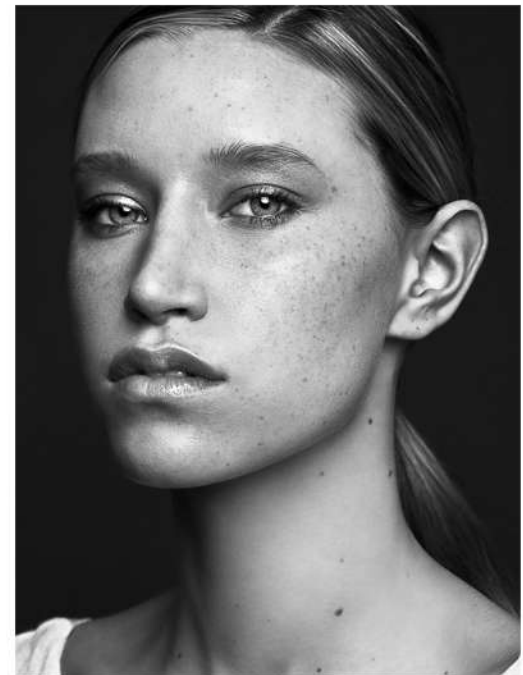

Callidus
agency

Natalie Minor

Height: 5'9 Bust: 32.5 Cup: B Waist: 23.5 Hips: 34.5
Dress: 4 Shoe: 8 Hair: Blonde Eyes: Green

Callidus
agency

Natalie Minor

Height: 5'9 Bust: 32.5 Cup: B Waist: 23.5 Hips: 34.5
Dress: 4 Shoe: 8 Hair: Blonde Eyes: Green

Callidus
agency

Natalie Minor

Height: 5'9 Bust: 32.5 Cup: B Waist: 23.5 Hips: 34.5
Dress: 4 Shoe: 8 Hair: Blonde Eyes: Green