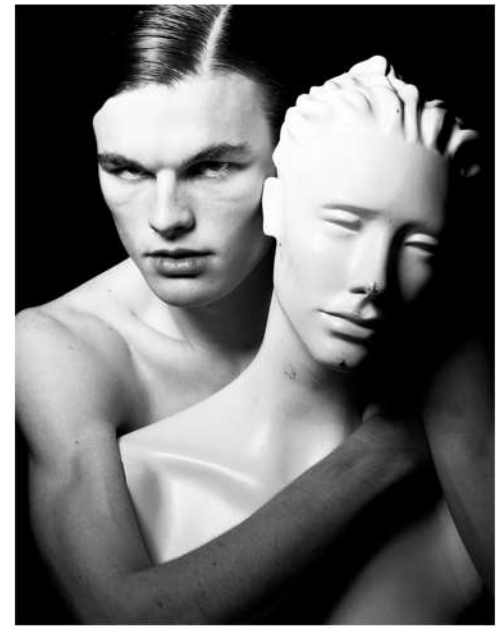

Callidus
agency

Zane Pfeifer

Height: 6'0.5   Waist: 31   Shoe: 10   Hair: Blonde   Eyes: Blue   Suit/Coat: 34"
Shirt: 14.5"   Sleeve: 32"   Inseam: 32"