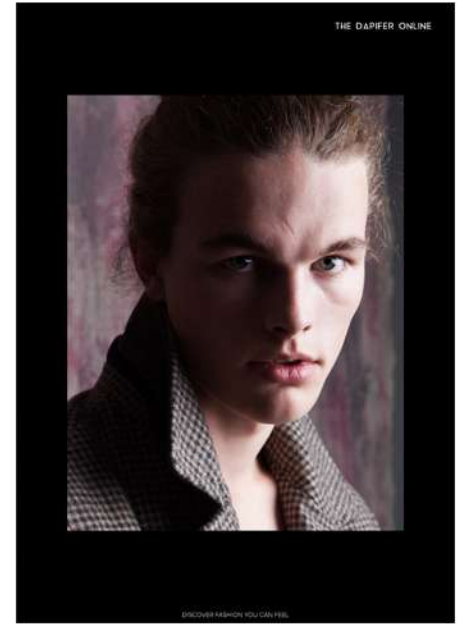

THE DAPIFER ONLINE

DISCOVER FASHION YOU CAN FEEL