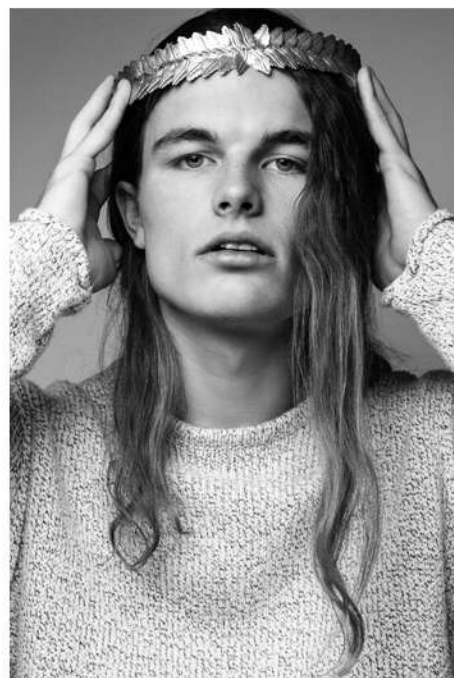

Callidus
agency

Zane Pfeifer

Height: 6'0.5   Waist: 31   Shoe: 10   Hair: Blonde   Eyes: Blue   Suit/Coat: 34"
Shirt: 14.5"   Sleeve: 32"   Inseam: 32"